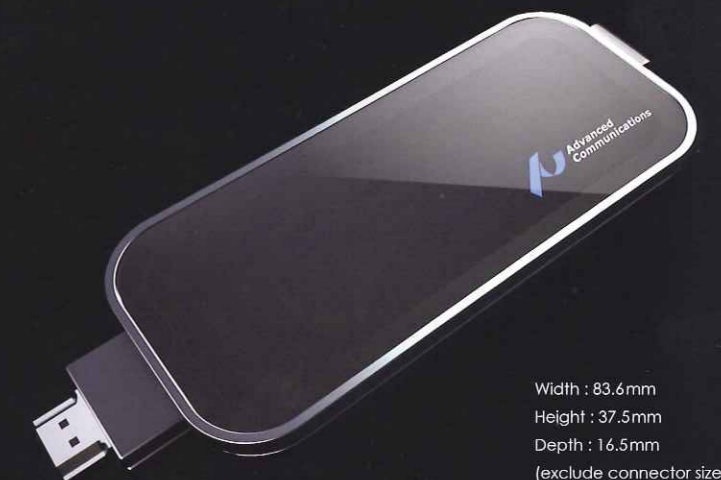

SSTV

Mobile Plug-in Entertainment

Advanced Communications

SSTV Smart Service TV

Plug in to the monitor. Connect to the Wifi.
App to remote control. Enjoy!

Plug in SSTV to any monitor with HDMI terminal to display its application with powerful audio visual contents playback software.

Enjoy the streaming contents on the internet by linking SSTV with your iPhone and Android application via Wifi network system.

SD card is used to cover multi giga-bytes of free storage space.

iPhone and Android phone application enables you to control SSTV remotely.

Rich multimedia experience will be offered by establishing both server side and client side application.

Width : 83.6mm
Height : 37.5mm
Depth : 16.5mm
(exclude connector size)

Advanced Communications Co.,Ltd.